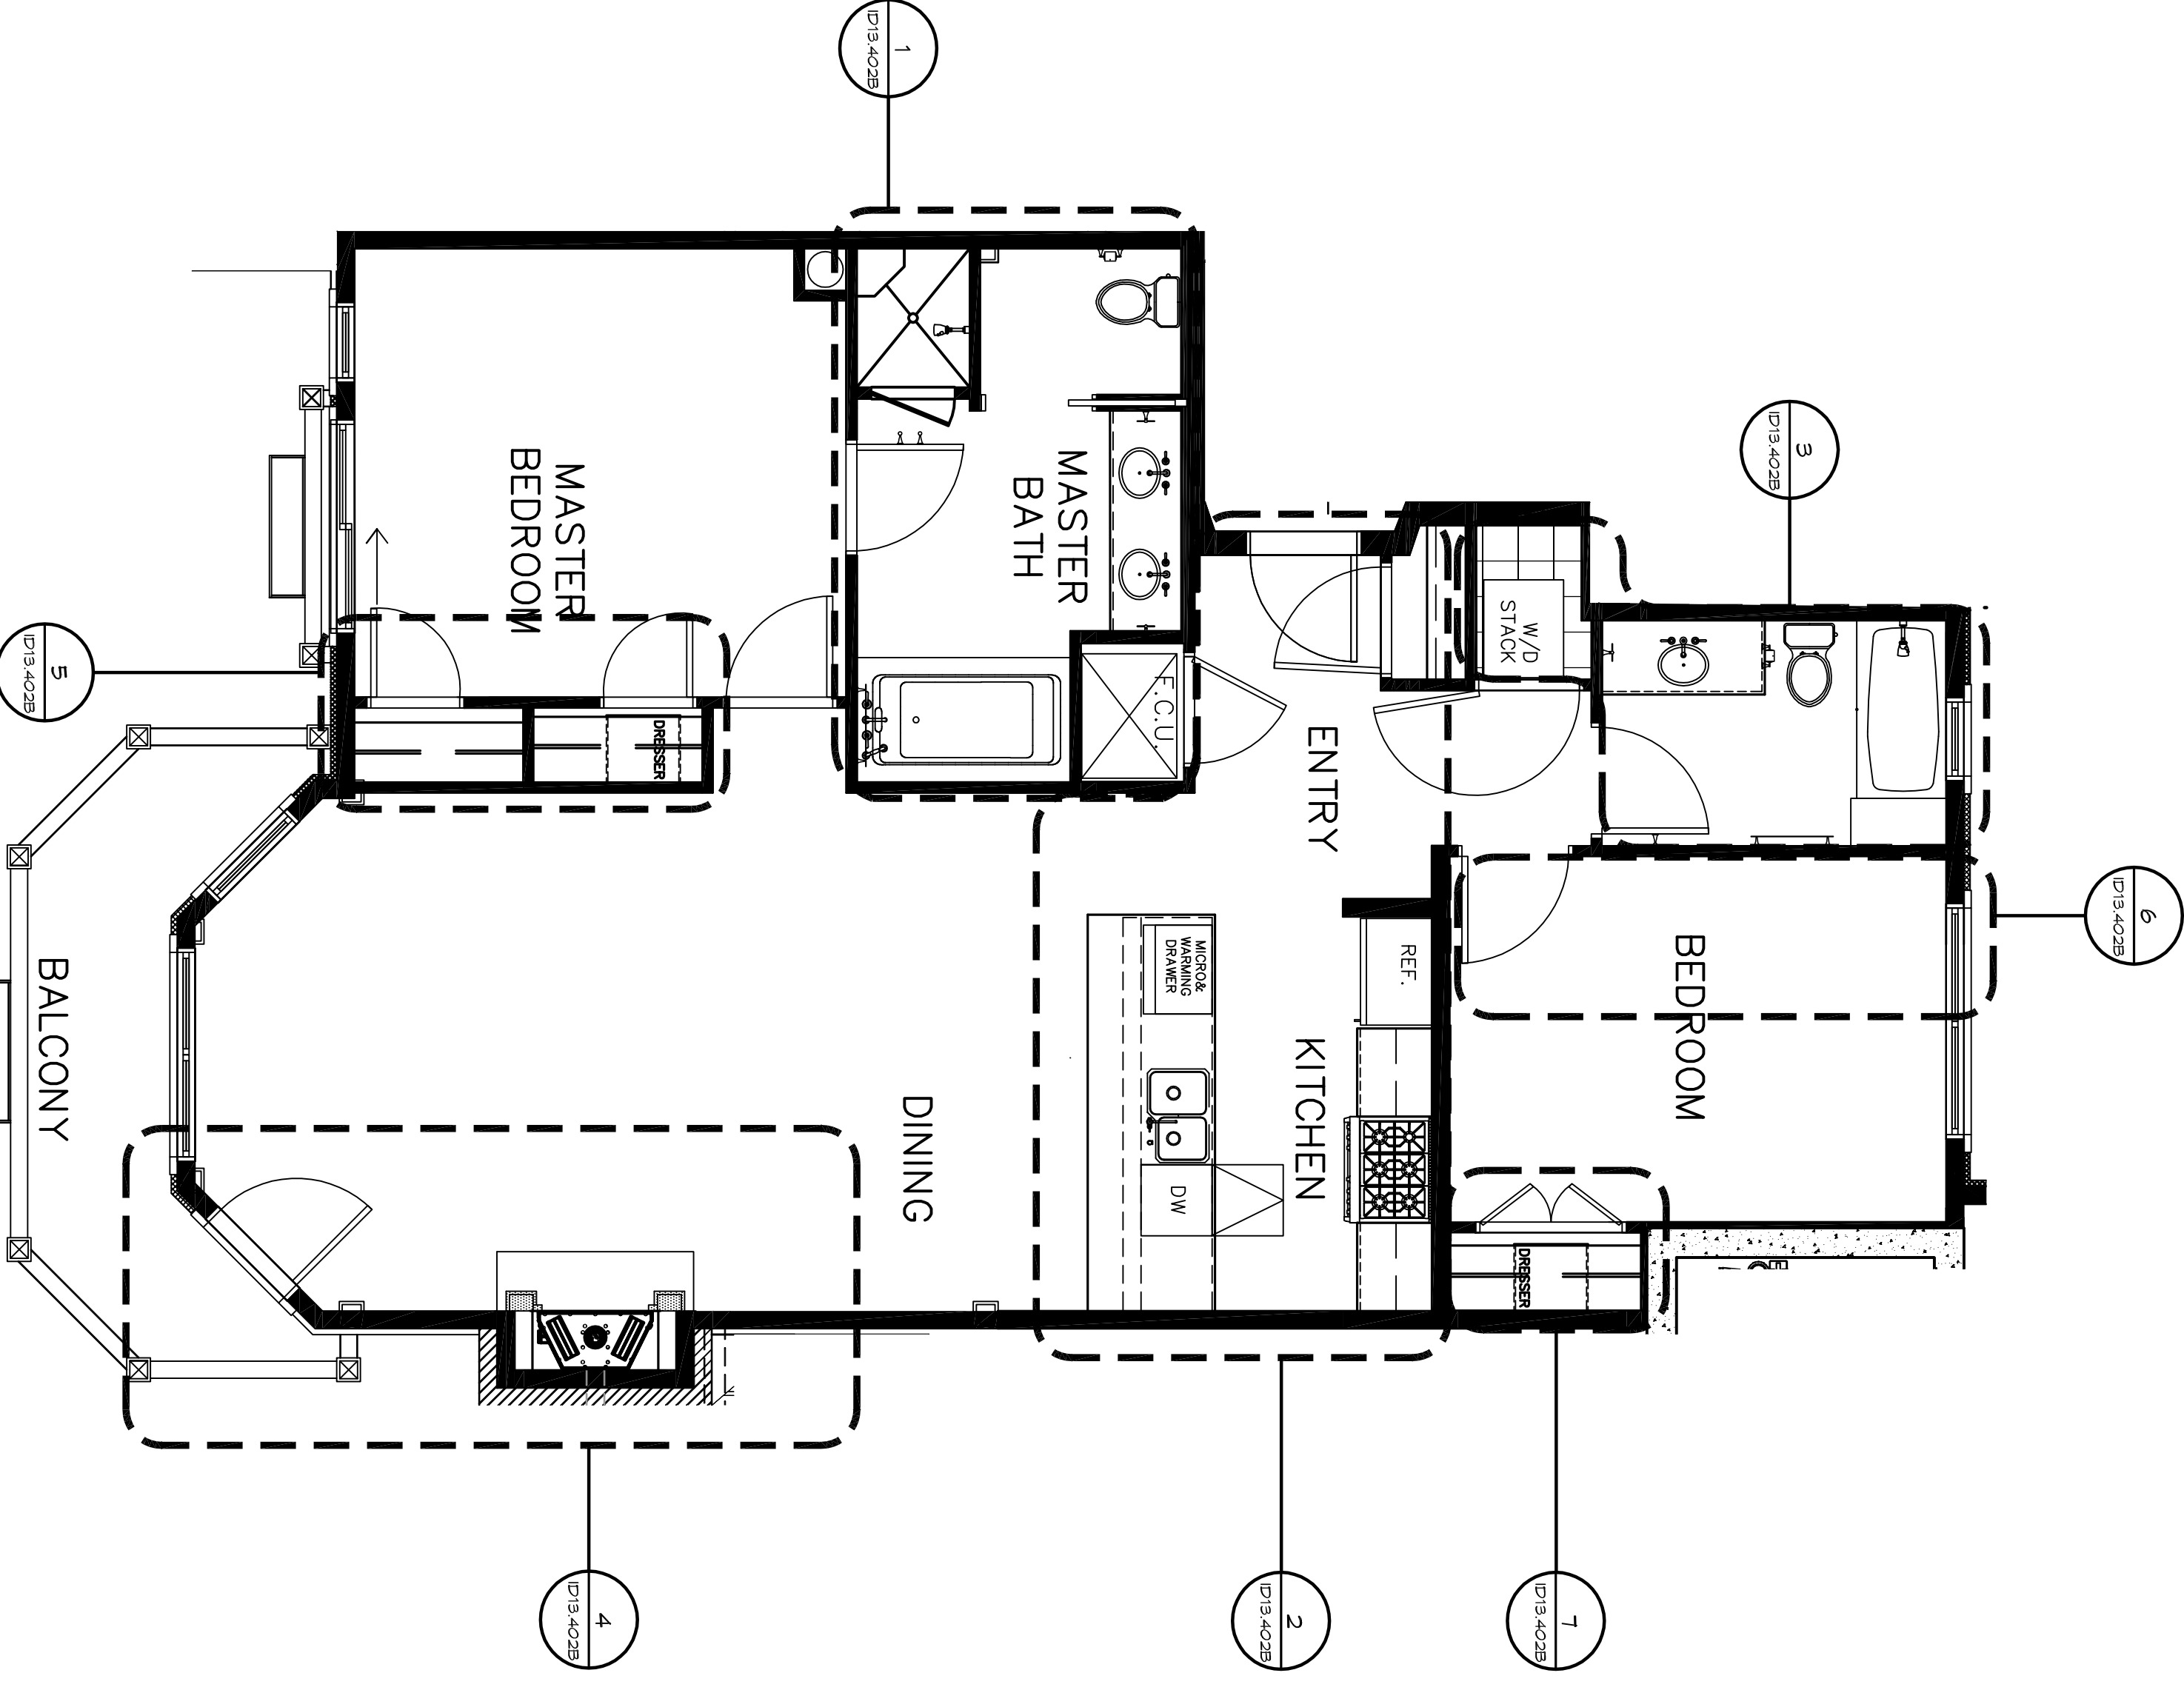

1 FURNITURE FLOOR PLAN
 SCALE: 1/4"=1'-0"
 FRACTIONAL UNIT 402

2 FLOOR PLAN
 SCALE: 1/4"=1'-0"
 FRACTIONAL UNIT 402